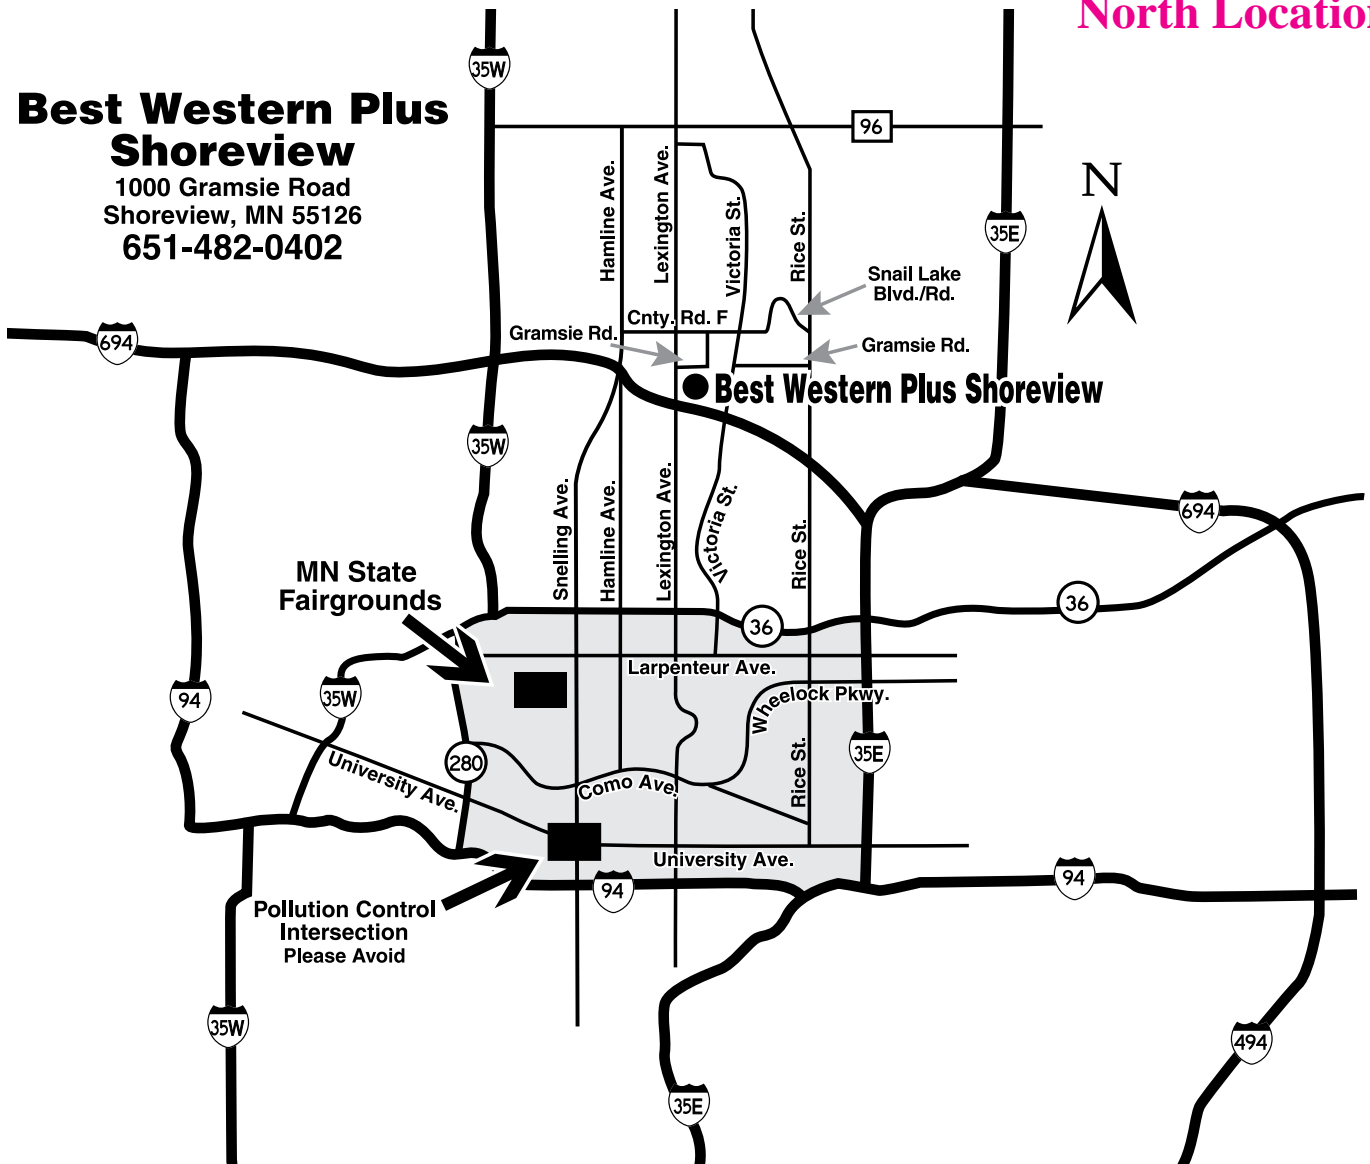

**Best Western Plus  
Shoreview**  
1000 Gramsie Road  
Shoreview, MN 55126  
651-482-0402

**Directions to the Best Western Plus, Shoreview, MN**

**• Heading North on 35W**

At the Junction of 35W and 694, head East on 694  
Take the Lexington Ave Exit, Northbound  
Turn right on Gramsie Road

**• Heading North on 35E**

At the Junction of 35E and 694, head West on 694  
Take the Lexington Ave Exit, Northbound  
Turn right on Gramsie Road

**• From the Fairgrounds (via Highways & Freeways)**

Follow Snelling Ave north to Highway 36  
Take Highway 36 West to 35W  
35W North to 694, head East on 694  
Take the Lexington Ave Exit, Turn left and go  
1 block to Gramsie Road

**• From the Fairgrounds (via side streets)**

Take Snelling Ave north until you pass over 694.  
Turn right on County Road F (also known as Valentine) and  
head east to Lexington.  
Turn right on Lexington and head south to Gramsie.  
Turn left on Gramsie Road.