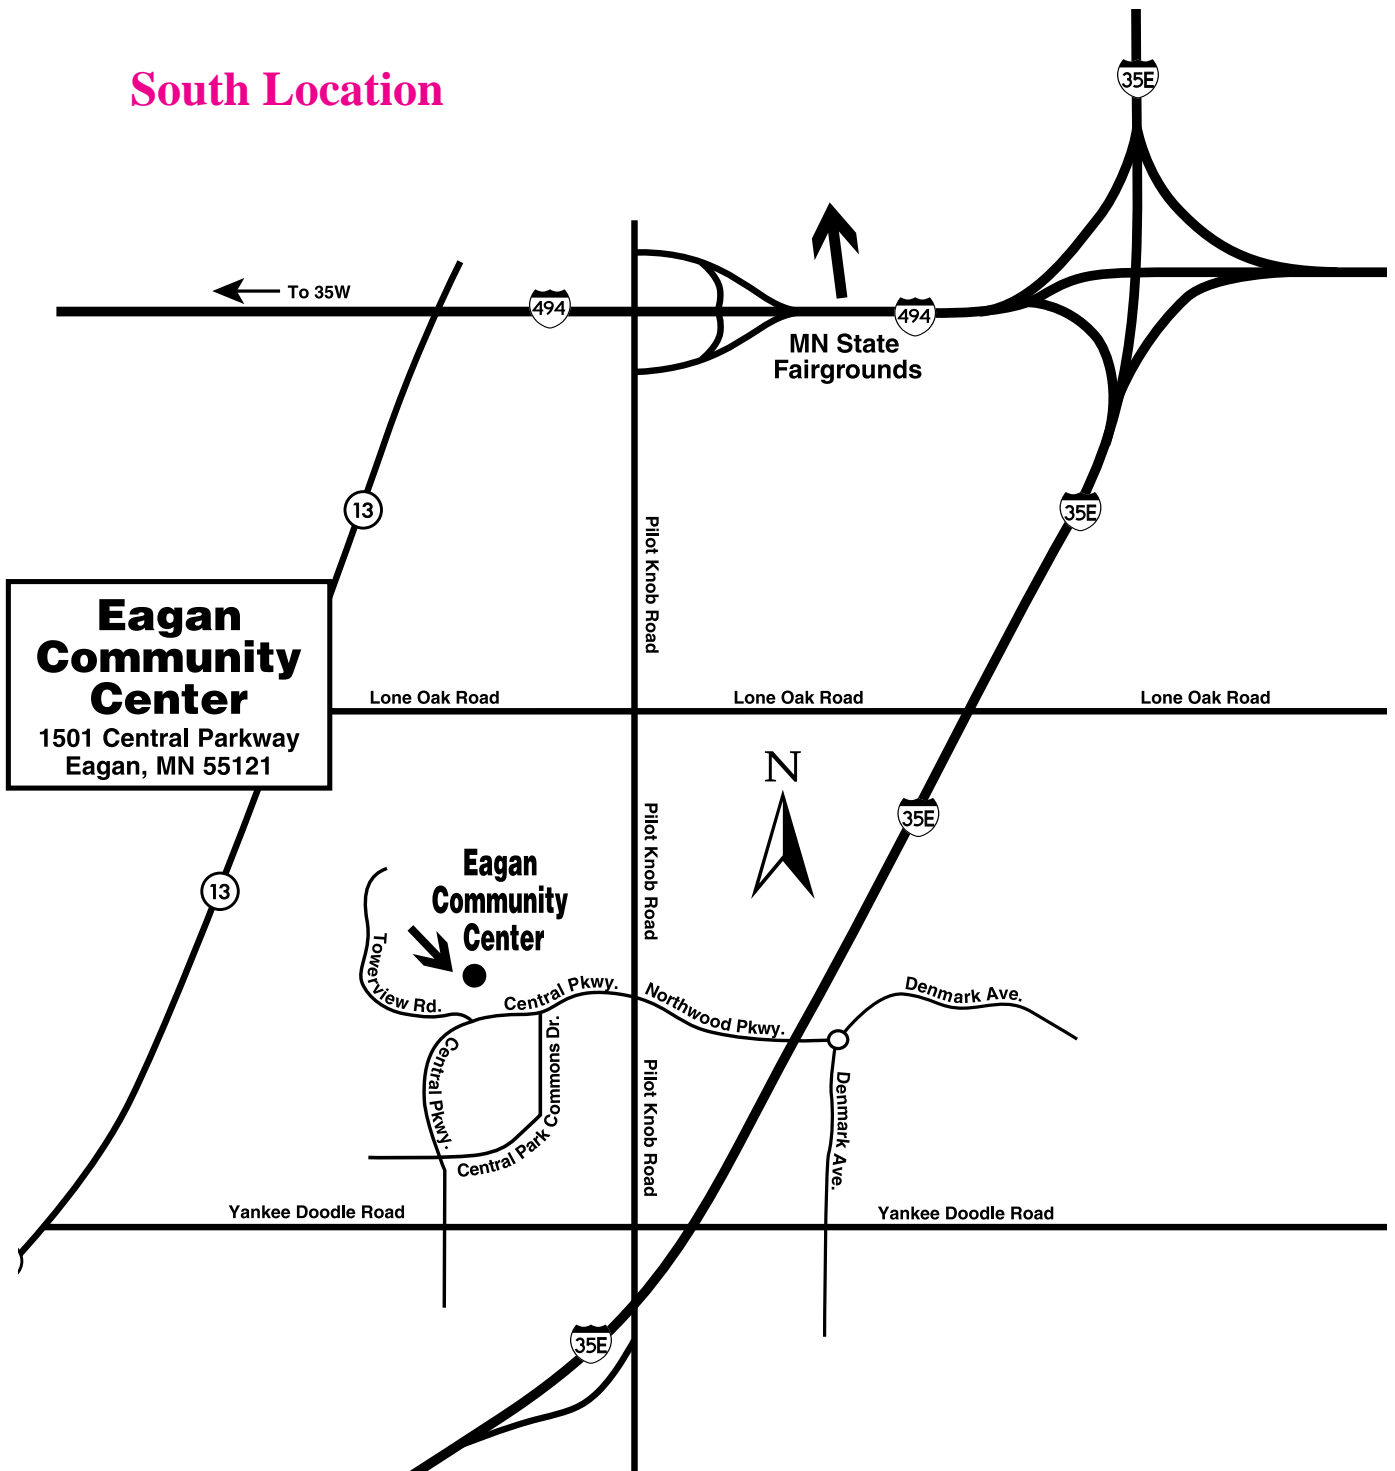

South Location

Directions to Eagan Community Center, Eagan, MN

• Heading North on I35E

I35 north take Exit 31 Pilot Knob Rd.
 Turn left on 21 Pilot Knob Rd.
 Turn left on Central Parkway
 Turn right on Towerview Rd.
 Turn right into ECC

• Heading South on I35E

South on I35 to Exit 28 Yankee Doodle Rd.
 Turn right on 28 Yankee Doodle Rd.
 Turn right on Central Parkway
 Turn left on Towerview Rd.
 Turn right into ECC

For Swap Meet and Commercial Vendor Information please go to www.MSRA.com