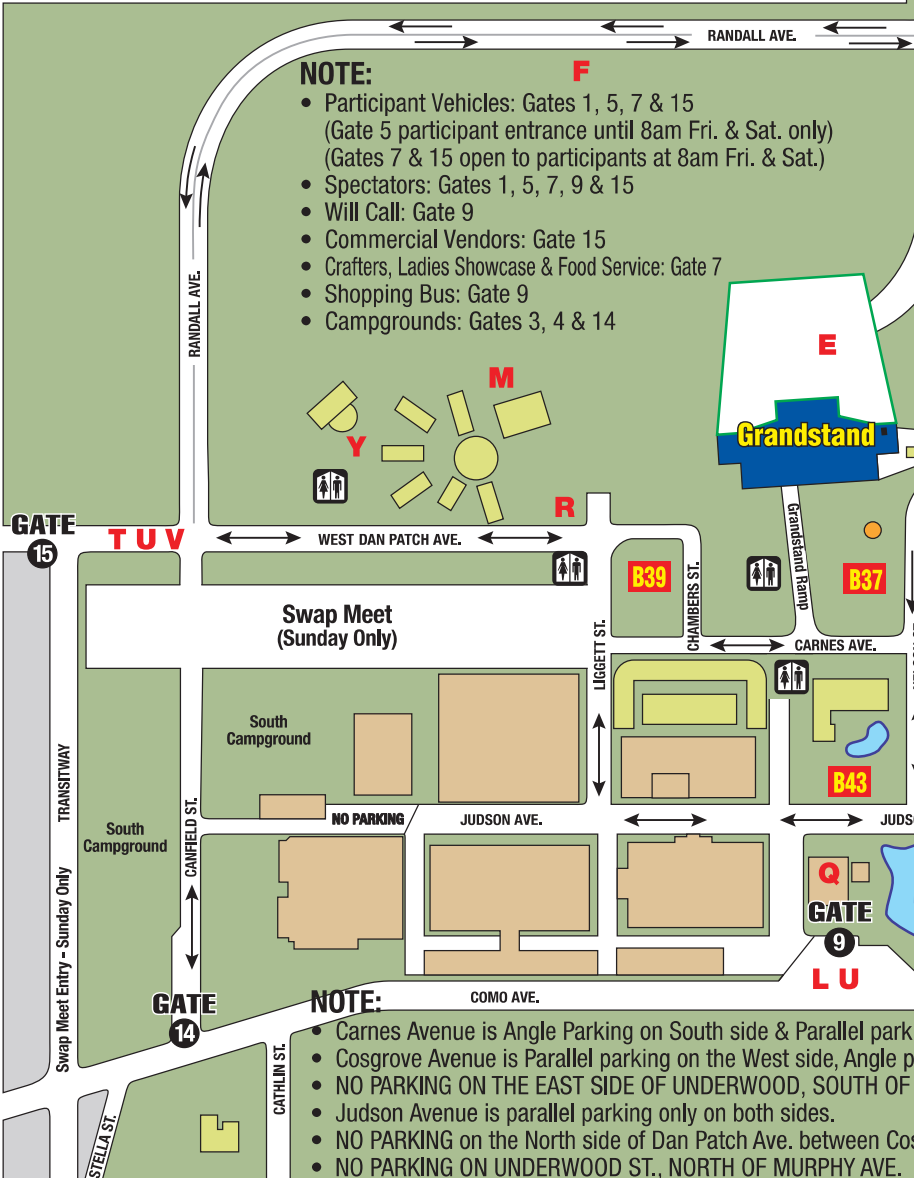

**NOTE:**

- Participant Vehicles: Gates 1, 5, 7 & 15 (Gate 5 participant entrance until 8am Fri. & Sat. only) (Gates 7 & 15 open to participants at 8am Fri. & Sat.)
- Spectators: Gates 1, 5, 7, 9 & 15
- Will Call: Gate 9
- Commercial Vendors: Gate 15
- Crafters, Ladies Showcase & Food Service: Gate 7
- Shopping Bus: Gate 9
- Campgrounds: Gates 3, 4 & 14

**NOTE:**

- Carnes Avenue is Angle Parking on South side & Parallel parking on North side.
- Cosgrove Avenue is Parallel parking on the West side, Angle parking on the East side.
- NO PARKING ON THE EAST SIDE OF UNDERWOOD, SOUTH OF DAN PATCH AVE. TO COMO
- Judson Avenue is parallel parking only on both sides.
- NO PARKING on the North side of Dan Patch Ave. between Cosgrove St. and Cooper St. until after 8am
- NO PARKING ON UNDERWOOD ST., NORTH OF MURPHY AVE.

## Friday, June 21

NORTH Registration -  
Best Western Plus, Shoreview 9am - 7pm  
Main Participant Gates 7am - 10pm  
Curbside Rodding 7am - 10pm  
Shuttle Bus to Registration 7am - 7:45pm  
Spectator Gates 8am - 10pm  
MSRA T-Shirts & Novelty Sales 8am - 3pm  
Scholarship Foundation Silent Auction 9am - 5pm  
Commercial Vendors - Indoors 8am - 6pm  
Commercial Vendors - Outdoors 8am - 10pm  
MSRA Jacket Sales 9am - 1pm  
MSRA Membership 9am - 3pm  
Vehicle Safety Inspection 9am - 3pm  
Ladies Showcase 9am - 6pm  
Cruise-N-Arts Craft Fair 9am - 6pm  
Model Car Contest 9am - 6pm  
Classic Car Auction - car viewing 9am - 8pm  
Drawing Winners Posted 10am - 5pm  
MHRA Rod Repair Shop 10am - 5pm  
Mall of America Shopping Bus 10am - 8pm  
Bandshell Entertainment 6pm - 9:30pm  
WESTEND Entertainment 7pm - 9:30pm