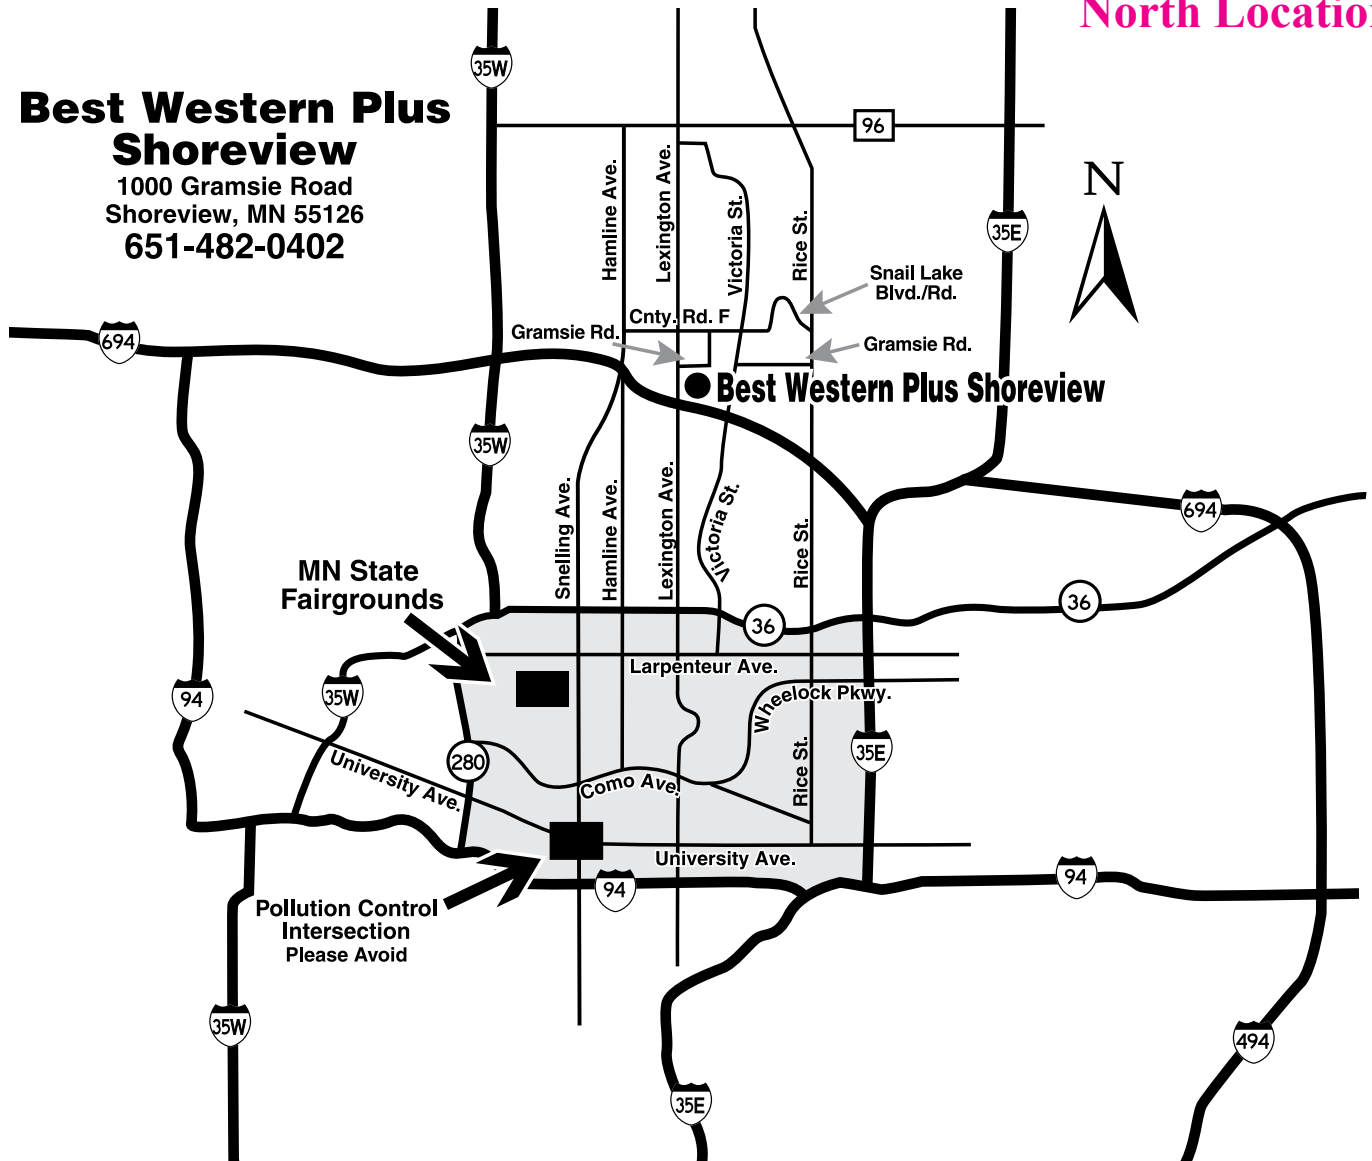

**Best Western Plus  
Shoreview**  
1000 Gramsie Road  
Shoreview, MN 55126  
651-482-0402

### Directions to the Best Western Plus, Shoreview, MN

• **Heading North on 35W**

At the Junction of 35W and 694, head East on 694  
Take the Lexington Ave Exit, Northbound  
Turn right on Gramsie Road

• **Heading North on 35E**

At the Junction of 35E and 694, head West on 694  
Take the Lexington Ave Exit, Northbound  
Turn right on Gramsie Road

• **From the Fairgrounds (via Highways & Freeways)**

Follow Snelling Ave north to Highway 36  
Take Highway 36 West to 35W  
35W North to 694, head East on 694  
Take the Lexington Ave Exit, Turn left and go  
1 block to Gramsie Road

• **From the Fairgrounds (via side streets)**

Take Snelling Ave north until you pass over 694.  
Turn right on County Road F (also known as Valentine) and  
head east to Lexington.  
Turn right on Lexington and head south to Gramsie.  
Turn left on Gramsie Road.