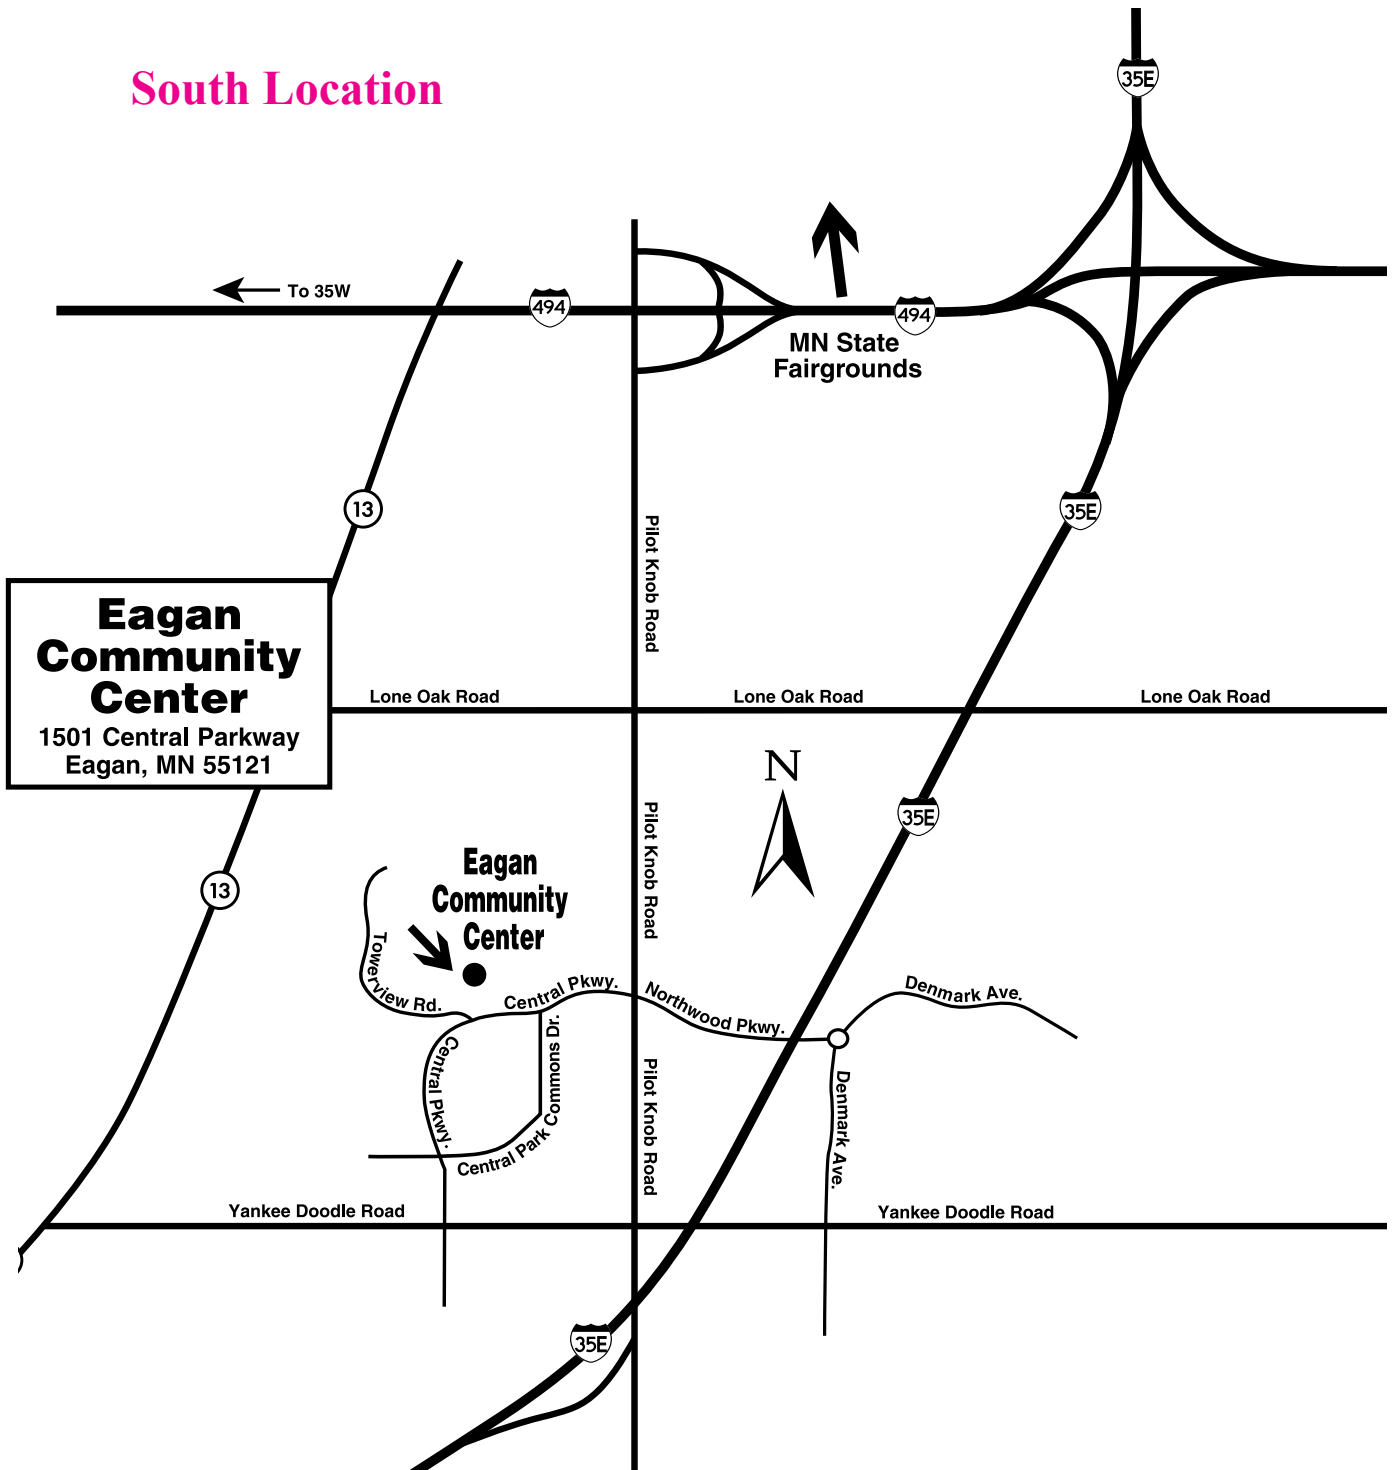

South Location

Directions to Eagan Community Center, Eagan, MN

• Heading North on I35E

- I35 north take Exit 31 Pilot Knob Rd.
- Turn left on 21 Pilot Knob Rd.
- Turn left on Central Parkway
- Turn right on Towerview Rd.
- Turn right into ECC

• Heading South on I35E

- South on I35 to Exit 28 Yankee Doodle Rd.
- Turn right on 28 Yankee Doodle Rd.
- Turn right on Central Parkway
- Turn left on Towerview Rd.
- Turn right into ECC