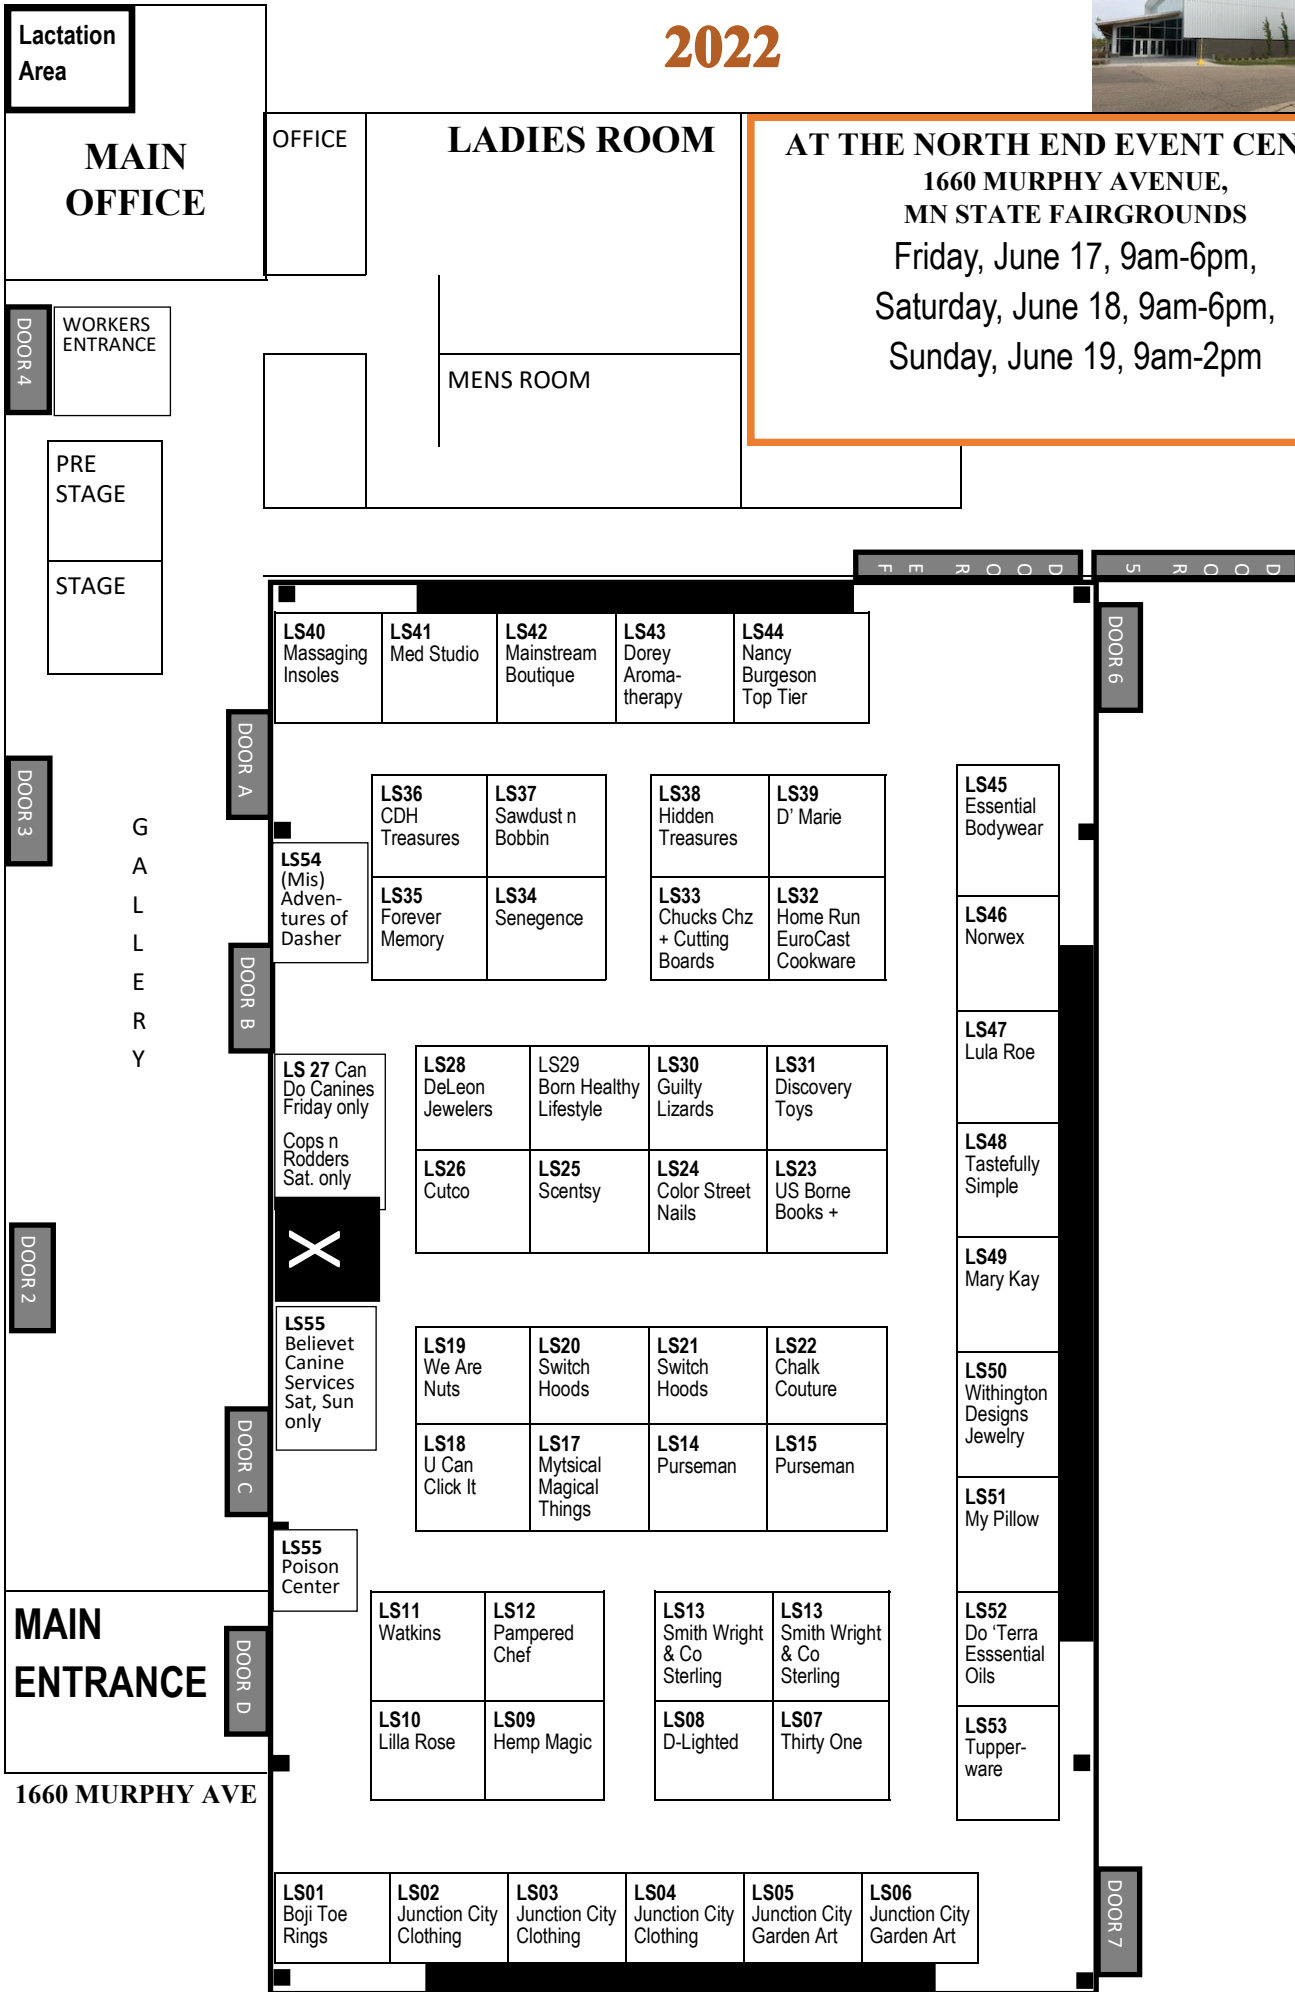

LADIES SHOWCASE

2022

AT THE NORTH END EVENT CENTER

**1660 MURPHY AVENUE,
MN STATE FAIRGROUNDS**

Friday, June 17, 9am-6pm,
Saturday, June 18, 9am-6pm,
Sunday, June 19, 9am-2pm

1660 MURPHY AVENUE