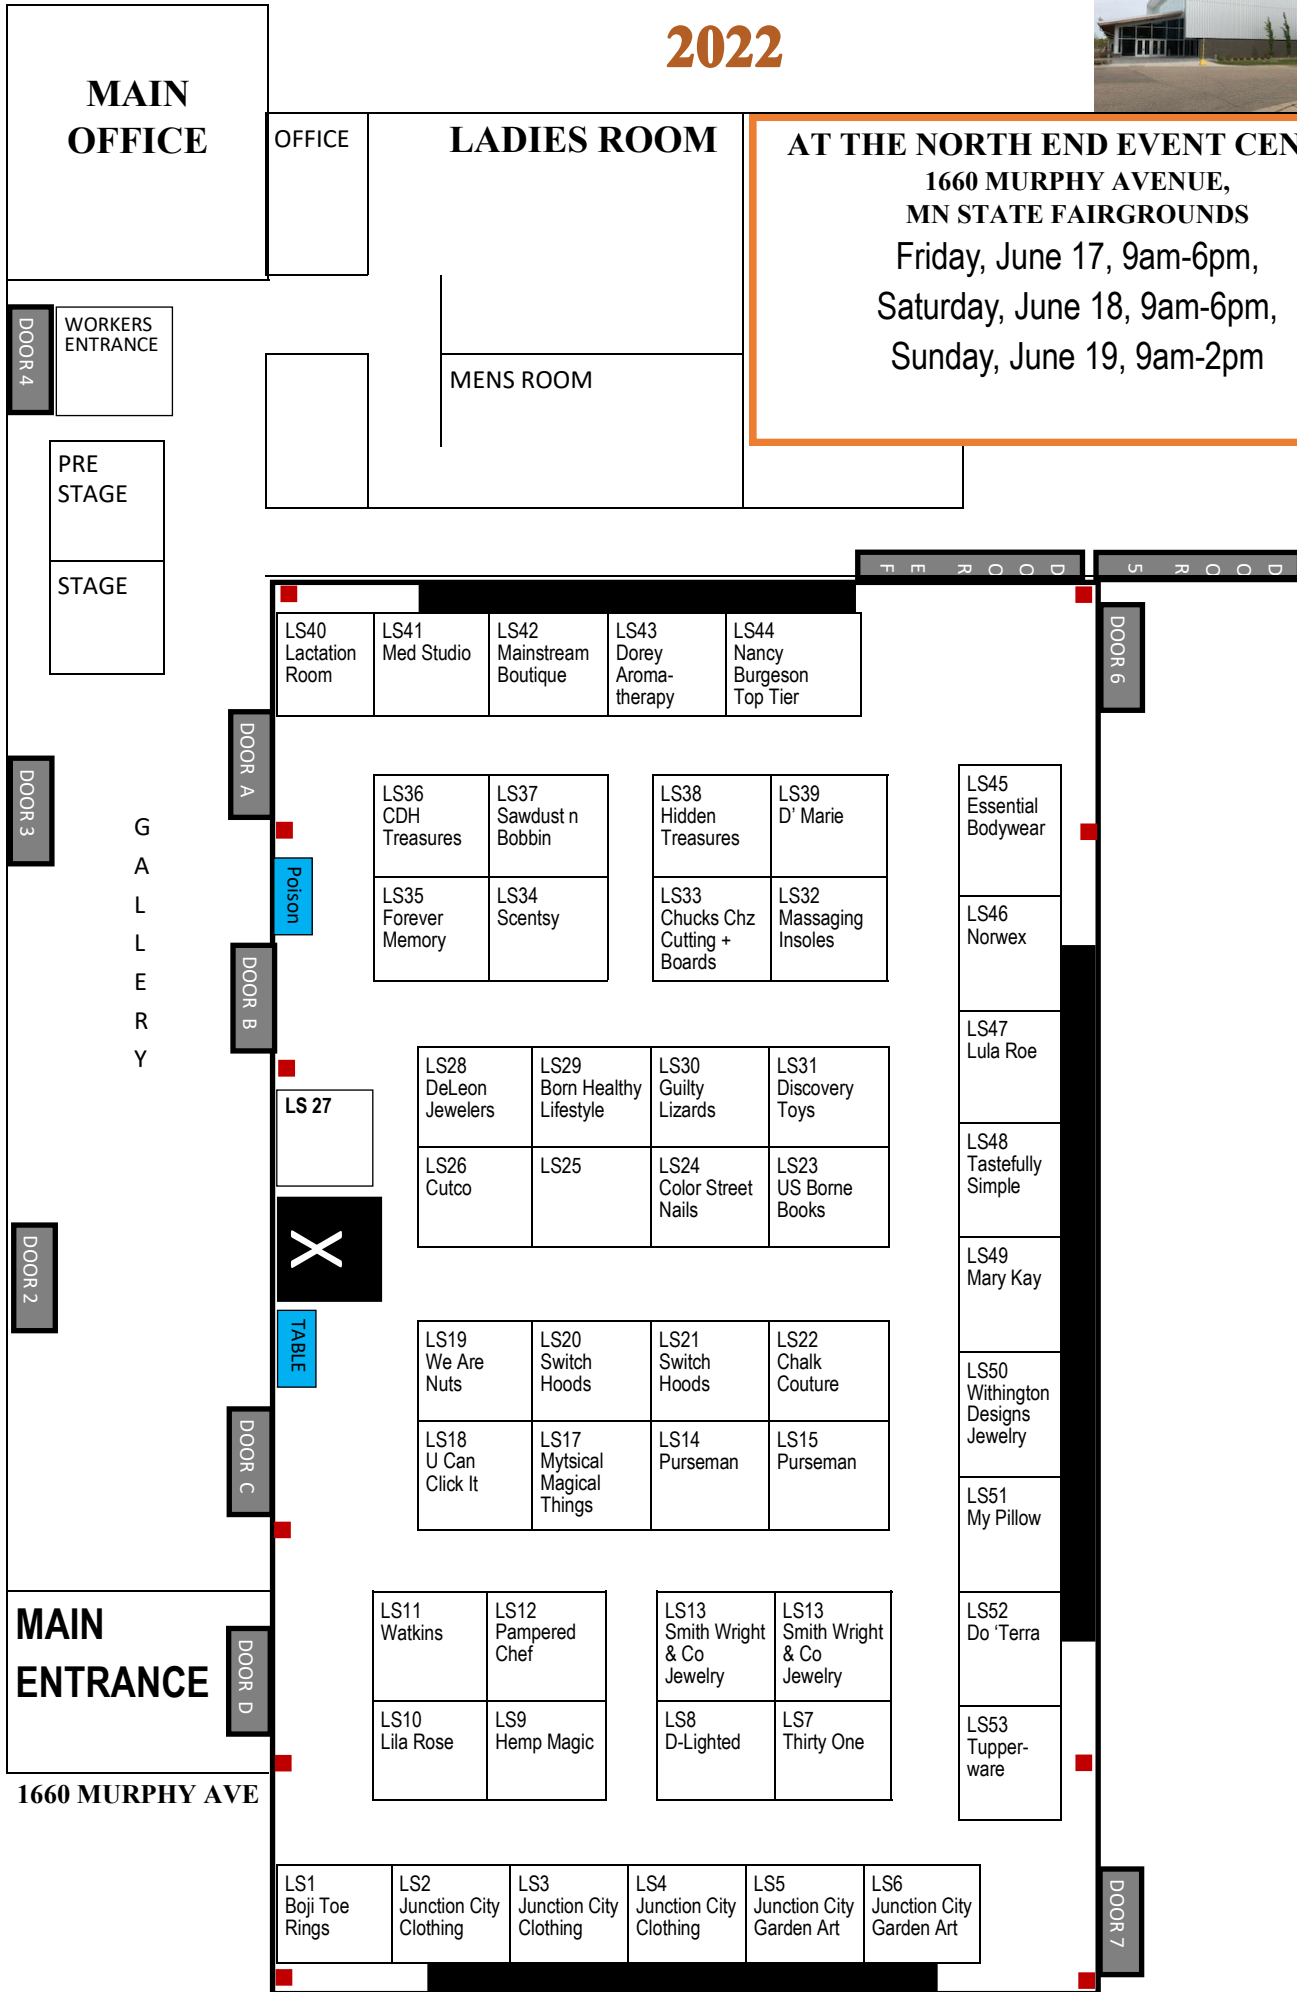

# LADIES SHOWCASE

## 2022

**AT THE NORTH END EVENT CENTER**

**1660 MURPHY AVENUE,  
MN STATE FAIRGROUNDS**

**Friday, June 17, 9am-6pm,  
Saturday, June 18, 9am-6pm,  
Sunday, June 19, 9am-2pm**

## 1660 MURPHY AVENUE

- STAGE PRESENTATIONS
- VENDORS
- BUILDING MAP
- STATE FAIR GROUNDS MAP